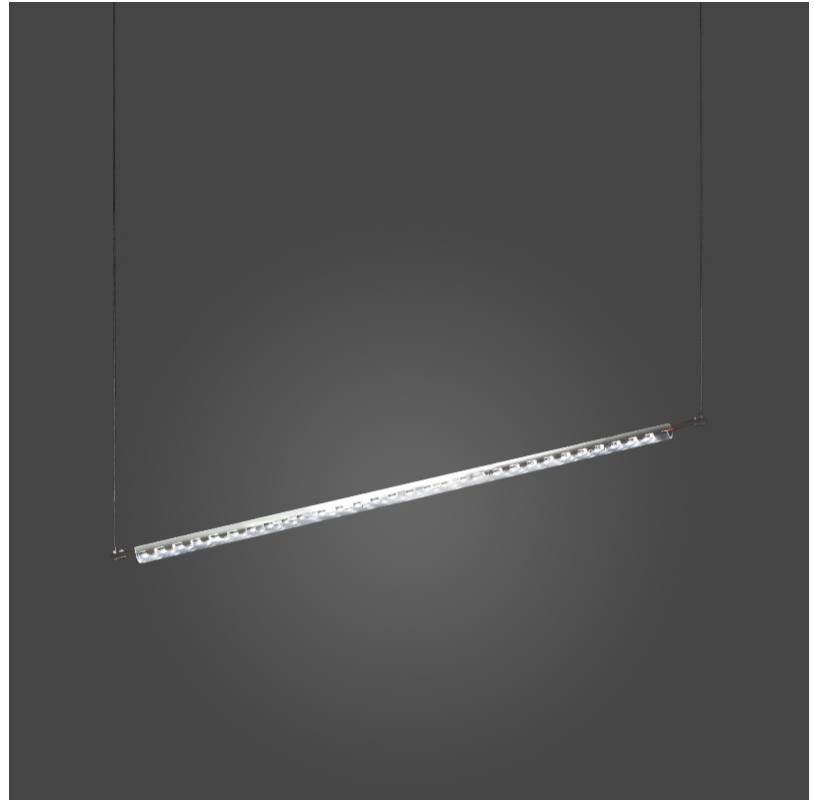

IXION SUSPENSION

D101830-

base number   LED   Color
                         Dimming   Temperature

1. To build a product code in our configurator select the specify button on the base model # product page
2. To build a manual product code on this datasheet choose from the options listed below in blue font and add the suffix to the base model #

GENERAL

Series: Ixion
Brand: Quasar
Division: Design
Mounting Type: Suspension
Mounting Location: Ceiling
Subcategory: Ambient

PHYSICAL

Shape: Rectangle
Length (mm): 1200
Length (in): 47 3/4
Height (mm): 30
Height (in): 1 3/16
Max. Overall Height (mm): 2030
Max. Overall Height (in): 79 15/16
Light Distribution: Omnidirectional
Weight (kg): 5
Weight (lbs): 11
Diffuser: Glass Half Matte / Half Clear
Fixture Material: Glass / Aluminum
Cable Details: 2000mm Cable

ELECTRICAL

Lamp Type: LED
Total Output Wattage (W): 14.4
Dimming: 0-10V Dimming / Phase Dimming (120Vac Only)
Driver Included: Yes
Driver Location: Integrated
Driver Type: Constant Voltage - Universal
Driver Class: Class 2
Input Voltage (V): 120 - 277
Output Voltage (V): 24
Upon Request: (Not included - see components) 0-10Vdc dimming / (Included) Phase dimming @120Vac only / Non-dimming @277Vac

LED

Number of LEDs: 1
Color Temperature (°K): 2400 / 2700 / 3000 / 4000
Max. Delivered Lumen (lm): 700 (2700K)
CRI: >90 CRI
Lamp Life (hrs): 50000

OPTICAL

RATINGS AND CERTIFICATIONS

Certified By: Certified for North American Standards
IP rating: IP20