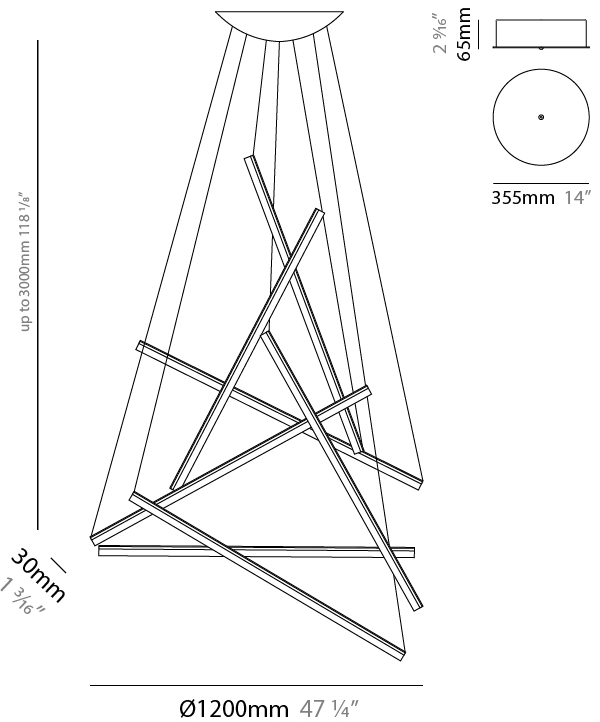

1. To build a product code in our configurator select the specify button on the base model # product page
2. To build a manual product code on this datasheet choose from the options listed below in blue font and add the suffix to the base model #

GENERAL

Series: Ixion
Subseries: Ixion 7 rod
Brand: Quasar
Division: Design
Mounting Type: Suspension
Mounting Location: Ceiling
Subcategory: Pendant

PHYSICAL

Shape: Abstract
Length (mm): 1200
Length (in): 47 1/4
Height (mm): 30
Height (in): 1 3/16
Max. Overall Height (mm): 3030
Max. Overall Height (in): 119 5/16
Light Distribution: Omnidirectional
Weight (kg): 15
Weight (lbs): 33.07
Diffuser: Glass Half Matte / Half Clear
Fixture Material: Glass / Aluminum
Cable Details: 3000mm Cable

ELECTRICAL

Lamp Type: LED
Total Output Wattage (W): 100.8
Max. Wattage Per Lamp (W): 14.4
Dimming: [0-10V Dimming / Phase Dimming (120Vac Only)](#)
Driver Included: Yes
Driver Location: Integrated
Driver Type: Constant Voltage - Universal
Driver Class: Class 2
Input Voltage (V): 120 - 277
Output Voltage (V): 24
Upon Request: (Not included - see components) Integral: 0-10Vdc dimming / (Included) Integral: Phase dimming @120Vac only / 277Vac

LED

Color Temperature (°K): [2400 / 2700 / 3000 / 4000](#)
Max. Delivered Lumen (lm): 4900 (2700K)
CRI: >90 CRI
Lamp Life (hrs): 50000

OPTICAL

RATINGS AND CERTIFICATIONS

Certified By: Certified for North American Standards
IP rating: IP20