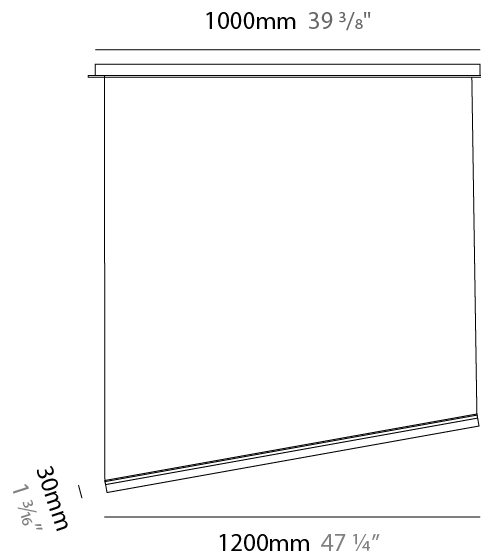

IXION SUSPENSION

D101830-

base number   LED   Color
                         Dimming   Temperature

1. To build a product code in our configurator select the specify button on the base model # product page
2. To build a manual product code on this datasheet choose from the options listed below in blue font and add the suffix to the base model #

GENERAL

Series: Ixion
Brand: Quasar
Division: Design
Mounting Type: Suspension
Mounting Location: Ceiling
Subcategory: Ambient

PHYSICAL

Shape: Rectangle
Length (mm): 1200
Length (in): 47 3/4
Height (mm): 30
Height (in): 1 3/16
Max. Overall Height (mm): 2030
Max. Overall Height (in): 79 15/16
Light Distribution: Omnidirectional
Weight (kg): 5
Weight (lbs): 11
Diffuser: Glass Half Matte / Half Clear
Fixture Material: Glass / Aluminum
Cable Details: 2000mm Cable

ELECTRICAL

Lamp Type: LED
Total Output Wattage (W): 14.4
Dimming: 0-10V Dimming / Phase Dimming (120Vac Only)
Driver Included: Yes
Driver Location: Integrated
Driver Type: Constant Voltage - Universal
Driver Class: Class 2
Input Voltage (V): 120 - 277
Output Voltage (V): 24
Upon Request: (Not included - see components) 0-10Vdc dimming / (Included) Phase dimming @120Vac only / Non-dimming @277Vac

LED

Number of LEDs: 1
Color Temperature (°K): 2400 / 2700 / 3000 / 4000
Max. Delivered Lumen (lm): 700 (2700K)
CRI: >90 CRI
Lamp Life (hrs): 50000

OPTICAL

RATINGS AND CERTIFICATIONS

Certified By: Certified for North American Standards
IP rating: IP20