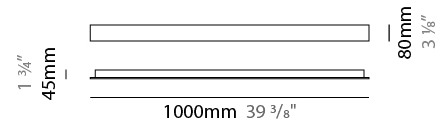

IXION SUSPENSION

D101830-

base number   LED   Color
                         Dimming   Temperature

1. To build a product code in our configurator select the specify button on the base model # product page
2. To build a manual product code on this datasheet choose from the options listed below in blue font and add the suffix to the base model #

GENERAL

Series: Ixion
Brand: Quasar
Division: Design
Mounting Type: Suspension
Mounting Location: Ceiling
Subcategory: Ambient

PHYSICAL

Shape: Rectangle
Length (mm): 1200
Length (in): 47 3/4
Height (mm): 30
Height (in): 1 3/16
Max. Overall Height (mm): 2030
Max. Overall Height (in): 79 15/16
Light Distribution: Omnidirectional
Weight (kg): 5
Weight (lbs): 11
Diffuser: Glass Half Matte / Half Clear
Fixture Material: Glass / Aluminum
Cable Details: 2000mm Cable

ELECTRICAL

Lamp Type: LED
Total Output Wattage (W): 14.4
Dimming: 0-10V Dimming / Phase Dimming (120Vac Only)
Driver Included: Yes
Driver Location: Integrated
Driver Type: Constant Voltage - Universal
Driver Class: Class 2
Input Voltage (V): 120 - 277
Output Voltage (V): 24
Upon Request: (Not included - see components) 0-10Vdc dimming / (Included) Phase dimming @120Vac only / Non-dimming @277Vac

LED

Number of LEDs: 1
Color Temperature (°K): 2400 / 2700 / 3000 / 4000
Max. Delivered Lumen (lm): 700 (2700K)
CRI: >90 CRI
Lamp Life (hrs): 50000

OPTICAL

RATINGS AND CERTIFICATIONS

Certified By: Certified for North American Standards
IP rating: IP20